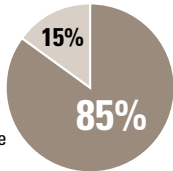

MIX OF DELIVERED ENERGY

■ Emissions-Free
■ Fossil