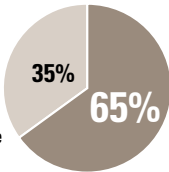

MIX OF DELIVERED ENERGY

- Emissions-Free
- Fossil